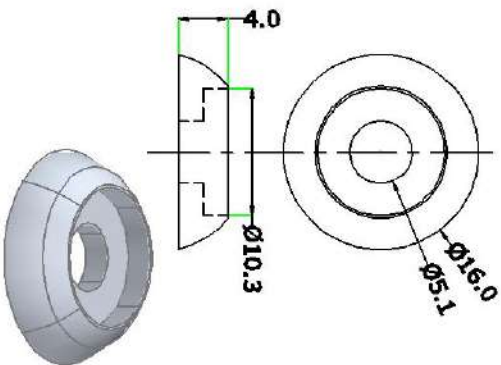

ALL DIMENSIONS IN MM

KAP 35  
NYLON BUSH FOR HANDLE 10MM

KAP 36  
NYLON BUSH FOR HANDLE 9MM

KAP 13 SP5A  
5 POINT STRIP  
ADAPTOR

KAP 26.1/26.2/26.3  
M-5 /M-6/ M-8  
CASTED L NUT

KAP 18 3PS  
3 POINT RAP SPACER

KAP 07 3PA  
KAP 08 3PRRA  
3 POINT LOCK ADAPTOR

KAP 23 3PFSCC / 3PFSCZ  
3 POINT FLAT STRIP CORNER

KAP 32  
SPRING HINGE PIN BUSH OPEN