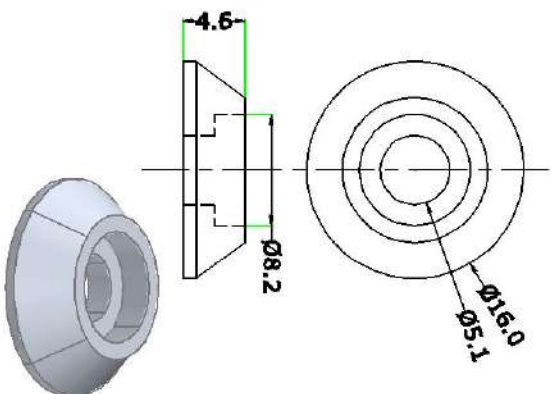

ALL DIMENSIONS IN MM

KAP 35  
NYLON BUSH FOR HANDLE 10MM

KAP 36  
NYLON BUSH FOR HANDLE 9MM

KAP 13 SP5A  
5 POINT STRIP  
ADAPTOR

KAP 26.1/26.2/26.3  
M-5 /M-6/ M-8  
CASTED L NUT

KAP 18 3PS  
3 POINT RAP SPACER

KAP 07 3PA  
KAP 08 3PRRA  
3 POINT LOCK ADAPTOR

KAP 23 3PFSCC / 3PFSCZ  
3 POINT FLAT STRIP CORNER

KAP 32  
SPRING HINGE PIN BUSH OPEN