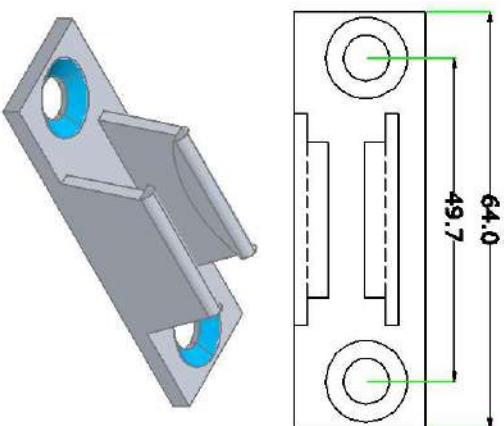

ALL DIMENSIONS IN MM

KAP 35  
NYLON BUSH FOR HANDLE 10MM

KAP 36  
NYLON BUSH FOR HANDLE 9MM

KAP 13 SP5A  
5 POINT STRIP  
ADAPTOR

KAP 26.1/26.2/26.3  
M-5 /M-6/ M-8  
CASTED L NUT

KAP 18 3PS  
3 POINT RAP SPACER

KAP 07 3PA  
KAP 08 3PRRA  
3 POINT LOCK ADAPTOR

KAP 23 3PFSCC / 3PFSCZ  
3 POINT FLAT STRIP CORNER

KAP 32  
SPRING HINGE PIN BUSH OPEN