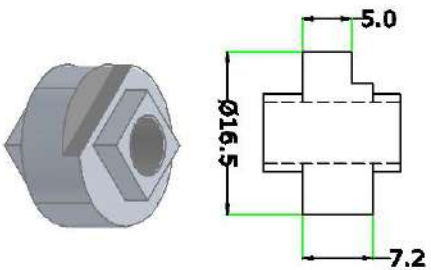

ALL DIMENSIONS IN MM

KAP 35  
NYLON BUSH FOR HANDLE 10MM

KAP 36  
NYLON BUSH FOR HANDLE 9MM

KAP 13 SP5A  
5 POINT STRIP  
ADAPTOR

KAP 26.1/26.2/26.3  
M-5 /M-6/ M-8  
CASTED L NUT

KAP 18 3PS  
3 POINT RAP SPACER

KAP 07 3PA  
KAP 08 3PRRA  
3 POINT LOCK ADAPTOR

KAP 23 3PFSCC / 3PFSCZ  
3 POINT FLAT STRIP CORNER

KAP 32  
SPRING HINGE PIN BUSH OPEN