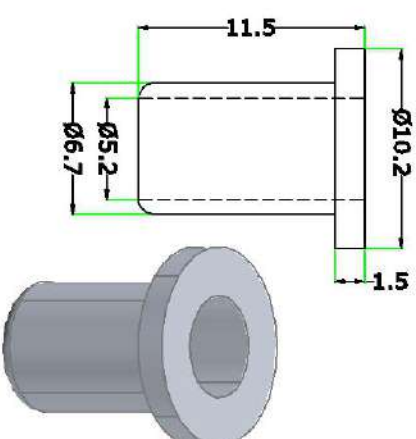

ALL DIMENSIONS IN MM

KAP 35  
NYLON BUSH FOR HANDLE 10MM

KAP 36  
NYLON BUSH FOR HANDLE 9MM

KAP 13 SP5A  
5 POINT STRIP  
ADAPTOR

KAP 26.1/26.2/26.3  
M-5 /M-6/ M-8  
CASTED L NUT

KAP 18 3PS  
3 POINT RAP SPACER

KAP 07 3PA  
KAP 08 3PRRA  
3 POINT LOCK ADAPTOR

KAP 23 3PFSCC / 3PFSCZ  
3 POINT FLAT STRIP CORNER

KAP 32  
SPRING HINGE PIN BUSH OPEN