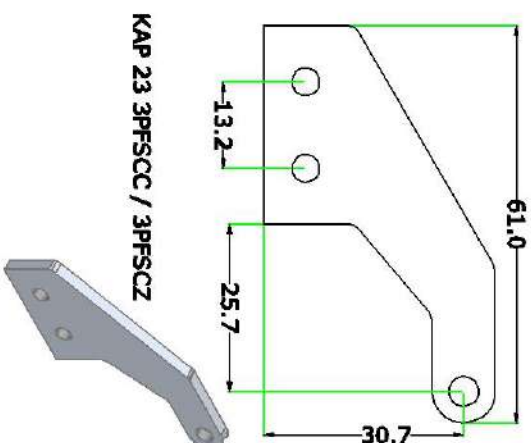

ALL DIMENSIONS IN MM

KAP 35  
NYLON BUSH FOR HANDLE 10MM

KAP 36  
NYLON BUSH FOR HANDLE 9MM

KAP 13 SP5A  
5 POINT STRIP  
ADAPTOR

KAP 26.1/26.2/26.3  
M-5 /M-6/ M-8  
CASTED L NUT

KAP 18 3PS  
3 POINT RAP SPACER

KAP 07 3PA  
KAP 08 3PRRA  
3 POINT LOCK ADAPTOR

KAP 23 3PFSCC / 3PFSCZ  
3 POINT FLAT STRIP CORNER

KAP 32  
SPRING HINGE PIN BUSH OPEN