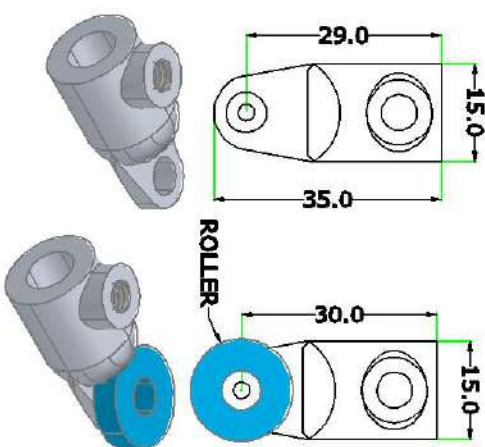

ALL DIMENSIONS IN MM

KAP 35  
NYLON BUSH FOR HANDLE 10MM

KAP 36  
NYLON BUSH FOR HANDLE 9MM

KAP 13 SP5A  
5 POINT STRIP  
ADAPTOR

KAP 26.1/26.2/26.3  
M-5 /M-6/ M-8  
CASTED L NUT

KAP 18 3PS  
3 POINT RAP SPACER

KAP 07 3PA  
KAP 08 3PRRA  
3 POINT LOCK ADAPTOR

KAP 23 3PFSCC / 3PFSCZ  
3 POINT FLAT STRIP CORNER

KAP 32  
SPRING HINGE PIN BUSH OPEN