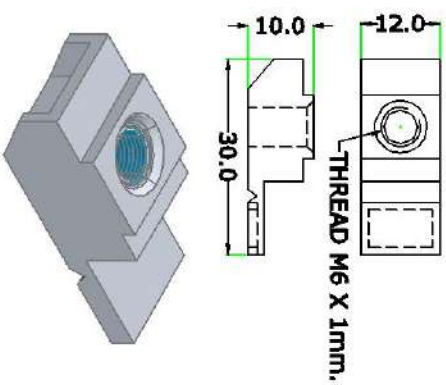

ALL DIMENSIONS IN MM

KAP 35  
NYLON BUSH FOR HANDLE 10MM

KAP 36  
NYLON BUSH FOR HANDLE 9MM

KAP 13 SP5A  
5 POINT STRIP  
ADAPTOR

KAP 26.1/26.2/26.3  
M-5 /M-6/ M-8  
CASTED L NUT

KAP 18 3PS  
3 POINT RAP SPACER

KAP 07 3PA  
KAP 08 3PRRA  
3 POINT LOCK ADAPTOR

KAP 23 3PFSCC / 3PFSCZ  
3 POINT FLAT STRIP CORNER

KAP 32  
SPRING HINGE PIN BUSH OPEN